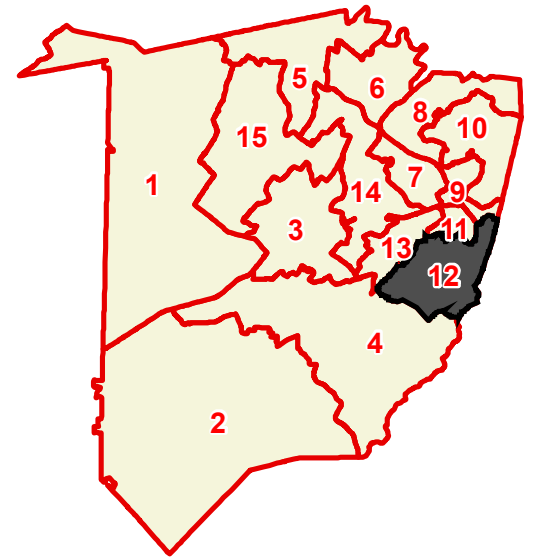

Washington County

County Commission District 12

# OF COMMISSIONERS	1
TOTAL POPULATION	8,992
DEVIATION	125
% DEVIATION	1.4%
WHITE POPULATION	7,186
% WHITE	79.9%
BLACK POPULATION	744
% BLACK	8.3%
OTHER POPULATION	1,062
% OTHER	11.8%
HISPANIC POPULATION	530
% HISPANIC	5.9%

-  County Commission District
-  Interstates
-  U.S. Highway
-  State Highway
-  Local Roads
-  Railroads
-  Powerline (Incomplete)
-  Stream
-  Lakes / Rivers
-  City, Town

This map is provided as a public service and is for informational purposes only. It is not an endorsement or approval by the Comptroller of the Treasury of any proposed district boundaries contained herein.
Created On: 8/29/2022