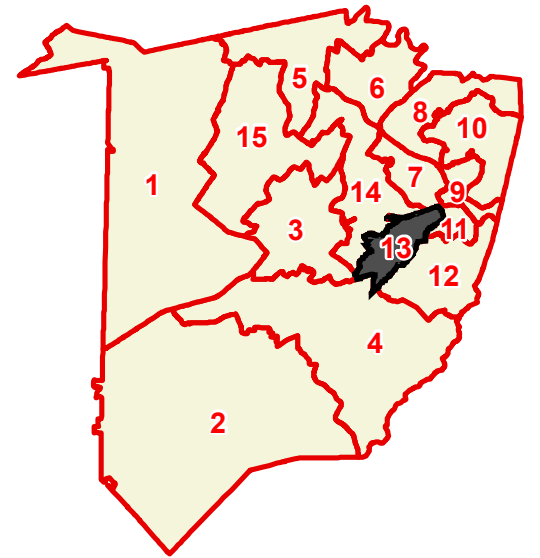

Washington County County Commission District 13

# OF COMMISSIONERS	1
TOTAL POPULATION	8,738
DEVIATION	-129
% DEVIATION	-1.5%
WHITE POPULATION	7,016
% WHITE	80.3%
BLACK POPULATION	540
% BLACK	6.2%
OTHER POPULATION	1,182
% OTHER	13.5%
HISPANIC POPULATION	652
% HISPANIC	7.5%

-  County Commission District
-  Interstates
-  U.S. Highway
-  State Highway
-  Local Roads
-  Railroads
-  Powerline (Incomplete)
-  Stream
-  Lakes / Rivers
-  City, Town

This map is provided as a public service and is for informational purposes only. It is not an endorsement or approval by the Comptroller of the Treasury of any proposed district boundaries contained herein.
Created On: 8/29/2022