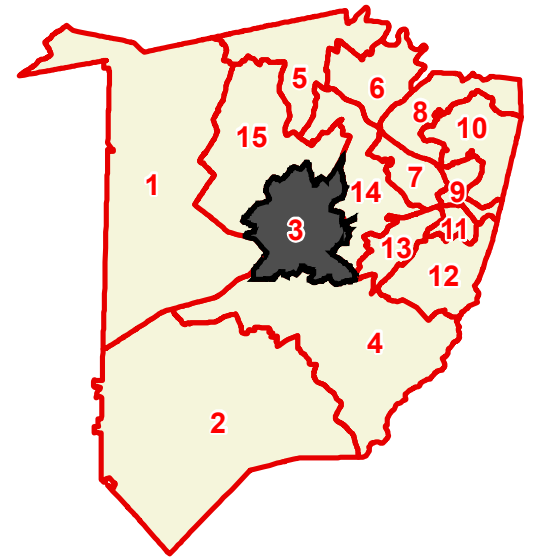

Washington County County Commission District 3

# OF COMMISSIONERS	1
TOTAL POPULATION	9,096
DEVIATION	229
% DEVIATION	2.6%
WHITE POPULATION	8,211
% WHITE	90.3%
BLACK POPULATION	287
% BLACK	3.2%
OTHER POPULATION	598
% OTHER	6.6%
HISPANIC POPULATION	243
% HISPANIC	2.7%

-  County Commission District
-  Interstates
-  U.S. Highway
-  State Highway
-  Local Roads
-  Railroads
-  Powerline (Incomplete)
-  Stream
-  Lakes / Rivers
-  City, Town

This map is provided as a public service and is for informational purposes only. It is not an endorsement or approval by the Comptroller of the Treasury of any proposed district boundaries contained herein.
Created On: 8/29/2022