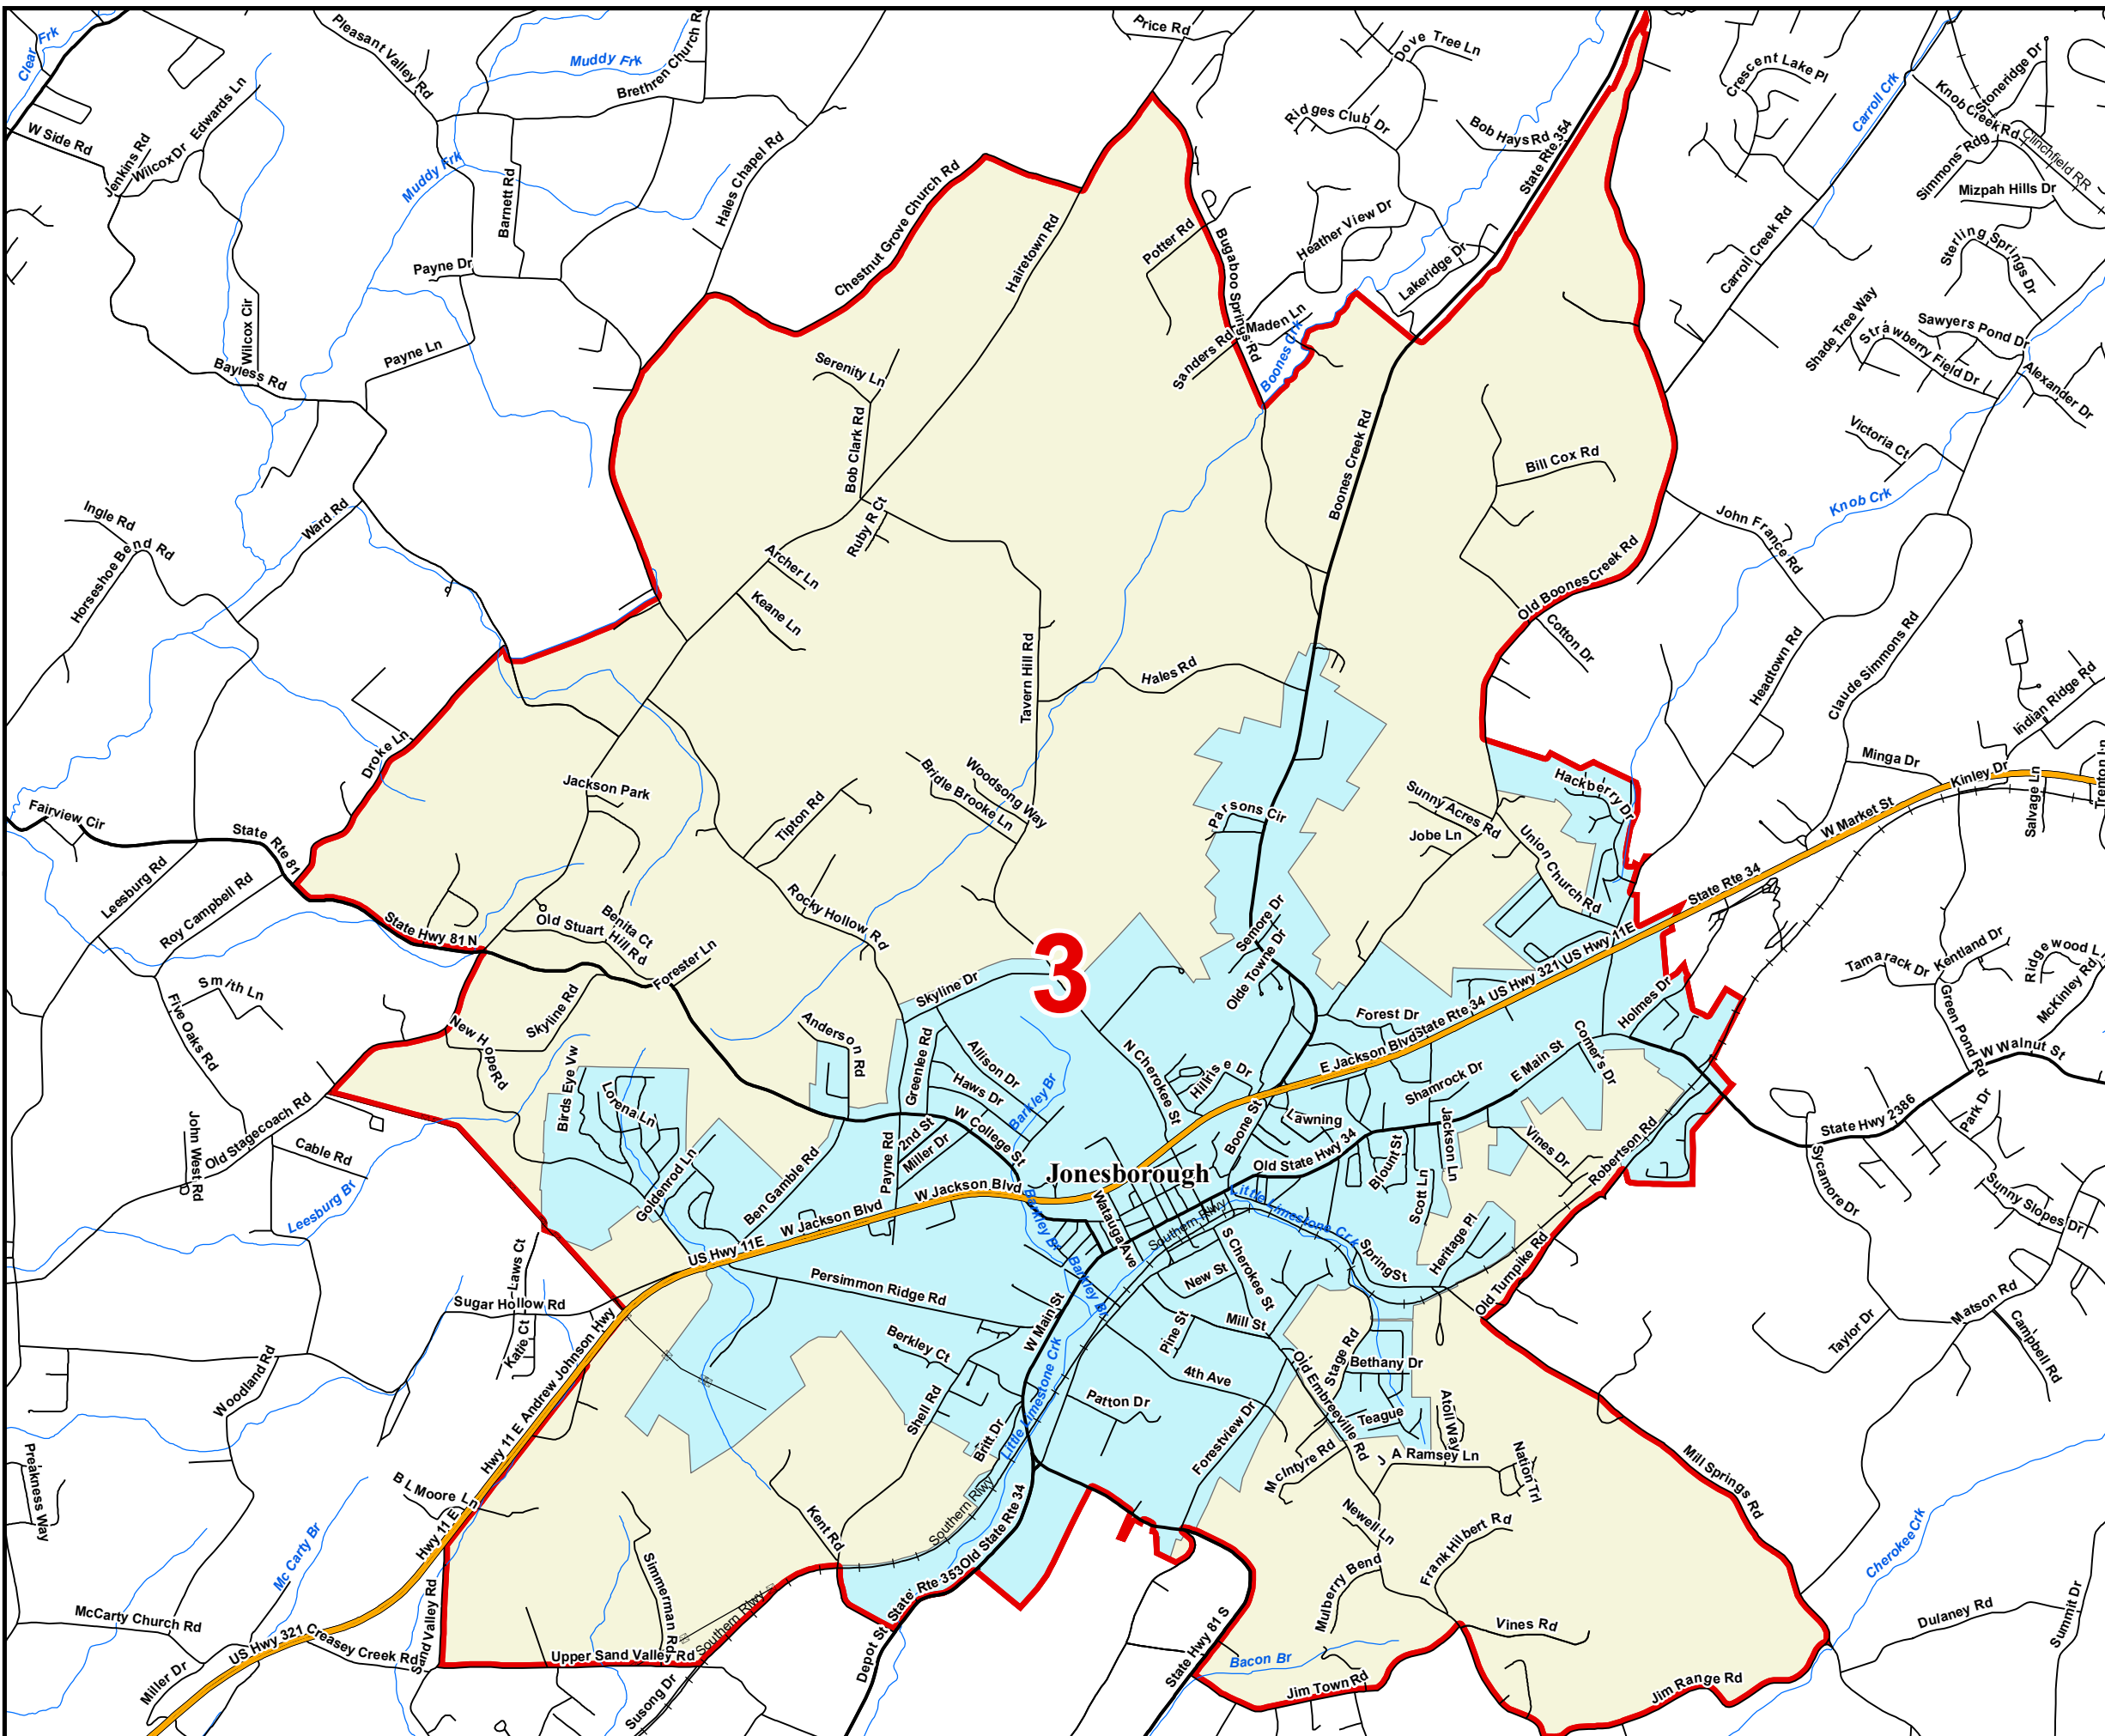

Washington County County Commission District 3

# OF COMMISSIONERS	1
TOTAL POPULATION	9,096
DEVIATION	229
% DEVIATION	2.6%
WHITE POPULATION	8,211
% WHITE	90.3%
BLACK POPULATION	287
% BLACK	3.2%
OTHER POPULATION	598
% OTHER	6.6%
HISPANIC POPULATION	243
% HISPANIC	2.7%

-  County Commission District
-  Interstates
-  U.S. Highway
-  State Highway
-  Local Roads
-  Railroads
-  Powerline (Incomplete)
-  Stream
-  Lakes / Rivers
-  City, Town

This map is provided as a public service and is for informational purposes only. It is not an endorsement or approval by the Comptroller of the Treasury of any proposed district boundaries contained herein.
Created On: 8/29/2022