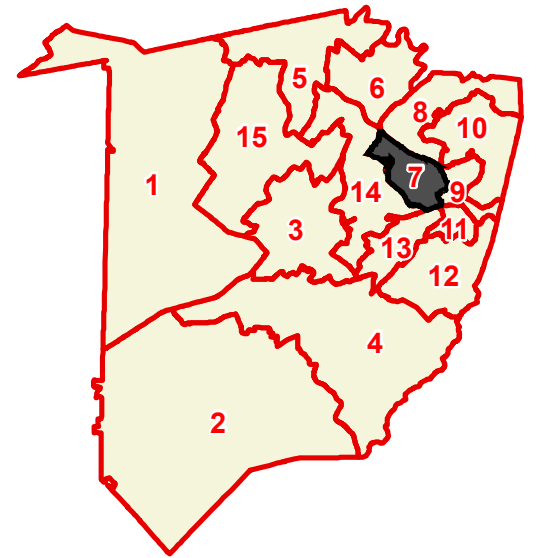

Washington County County Commission District 7

# OF COMMISSIONERS	1
TOTAL POPULATION	8,904
DEVIATION	37
% DEVIATION	0.4%
WHITE POPULATION	7,668
% WHITE	86.1%
BLACK POPULATION	292
% BLACK	3.3%
OTHER POPULATION	944
% OTHER	10.6%
HISPANIC POPULATION	310
% HISPANIC	3.5%

-  County Commission District
-  Interstates
-  U.S. Highway
-  State Highway
-  Local Roads
-  Railroads
-  Powerline (Incomplete)
-  Stream
-  Lakes / Rivers
-  City, Town

This map is provided as a public service and is for informational purposes only. It is not an endorsement or approval by the Comptroller of the Treasury of any proposed district boundaries contained herein.
Created On: 8/29/2022