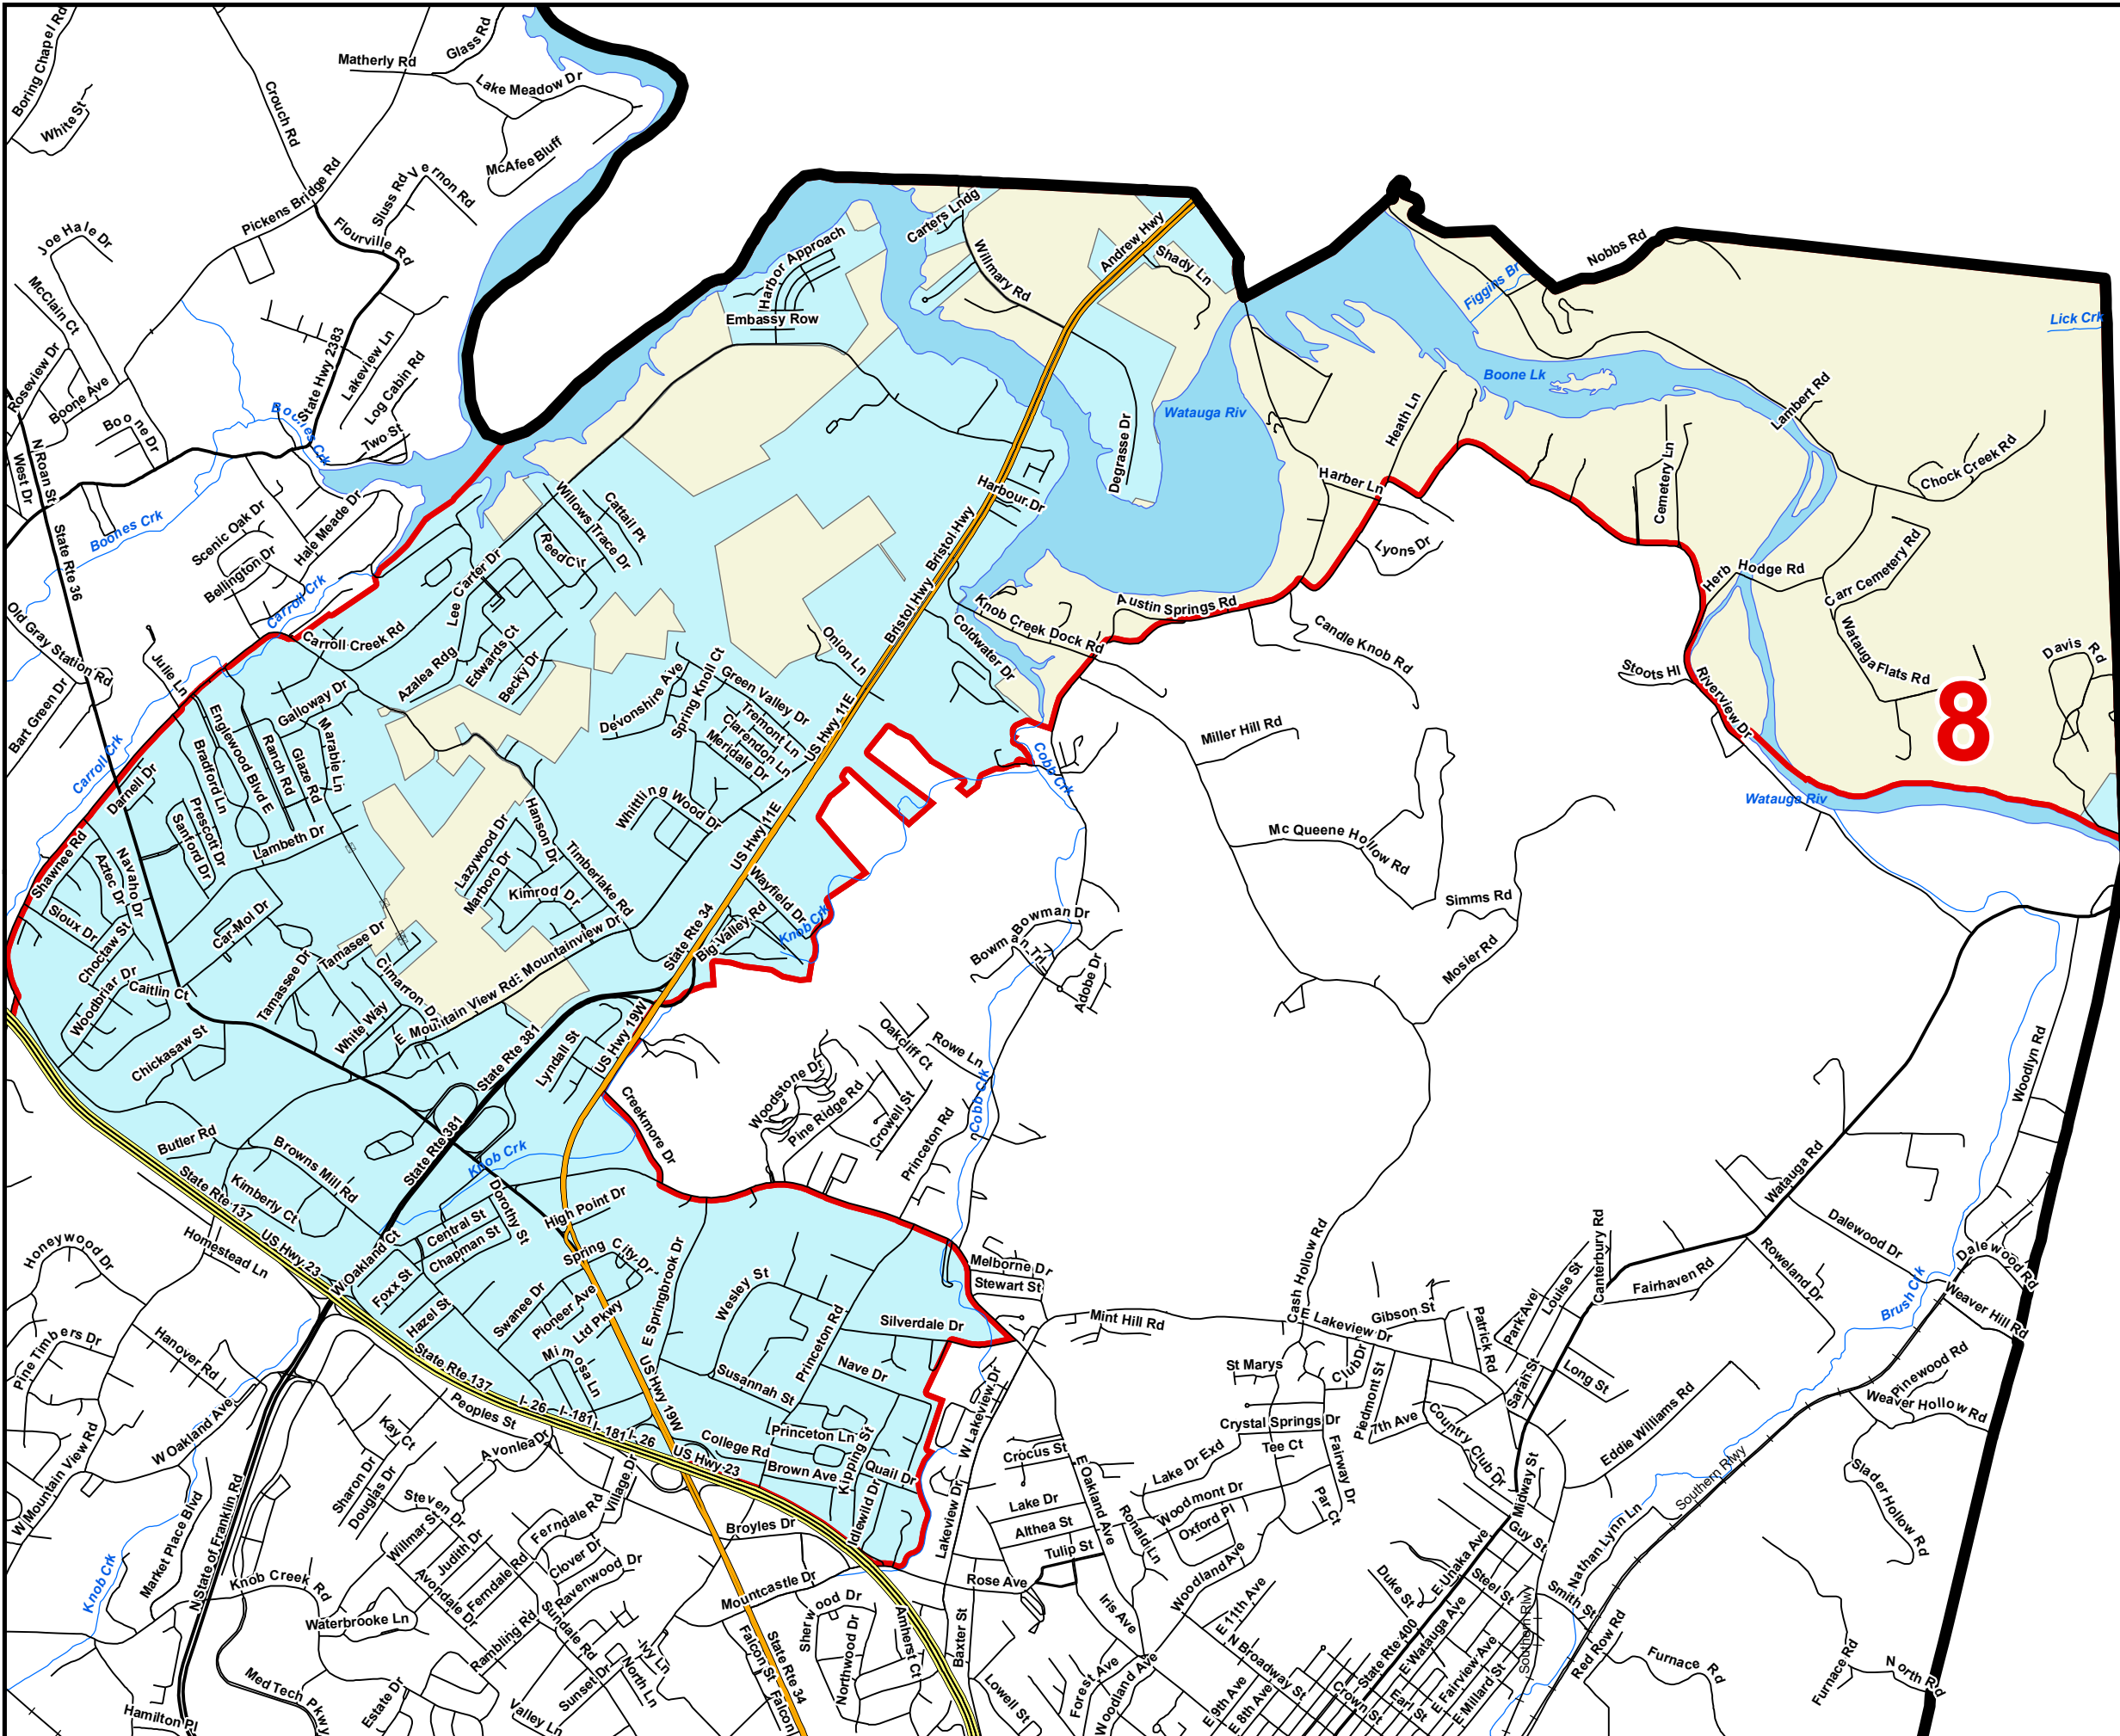

Washington County

County Commission District 8

# OF COMMISSIONERS	1
TOTAL POPULATION	8,778
DEVIATION	-89
% DEVIATION	-1%
WHITE POPULATION	7,210
% WHITE	82.1%
BLACK POPULATION	272
% BLACK	3.1%
OTHER POPULATION	1,296
% OTHER	14.8%
HISPANIC POPULATION	764
% HISPANIC	8.7%

-  County Commission District
-  Interstates
-  U.S. Highway
-  State Highway
-  Local Roads
-  Railroads
-  Powerline (Incomplete)
-  Stream
-  Lakes / Rivers
-  City, Town

This map is provided as a public service and is for informational purposes only. It is not an endorsement or approval by the Comptroller of the Treasury of any proposed district boundaries contained herein.
Created On: 8/29/2022