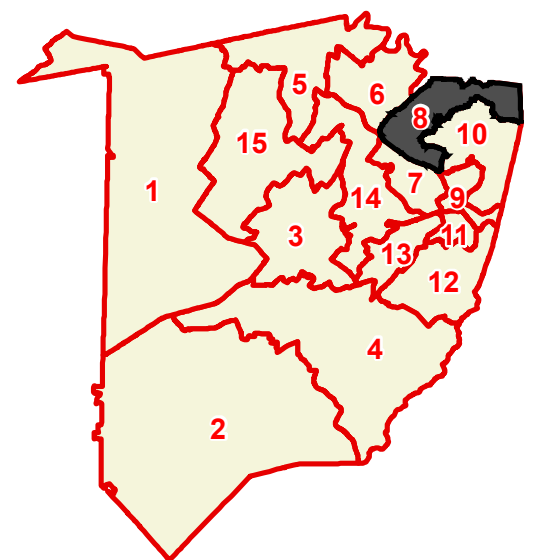

Washington County

County Commission District 8

# OF COMMISSIONERS	1
TOTAL POPULATION	8,778
DEVIATION	-89
% DEVIATION	-1%
WHITE POPULATION	7,210
% WHITE	82.1%
BLACK POPULATION	272
% BLACK	3.1%
OTHER POPULATION	1,296
% OTHER	14.8%
HISPANIC POPULATION	764
% HISPANIC	8.7%

-  County Commission District
-  Interstates
-  U.S. Highway
-  State Highway
-  Local Roads
-  Railroads
-  Powerline (Incomplete)
-  Stream
-  Lakes / Rivers
-  City, Town

This map is provided as a public service and is for informational purposes only. It is not an endorsement or approval by the Comptroller of the Treasury of any proposed district boundaries contained herein.
Created On: 8/29/2022